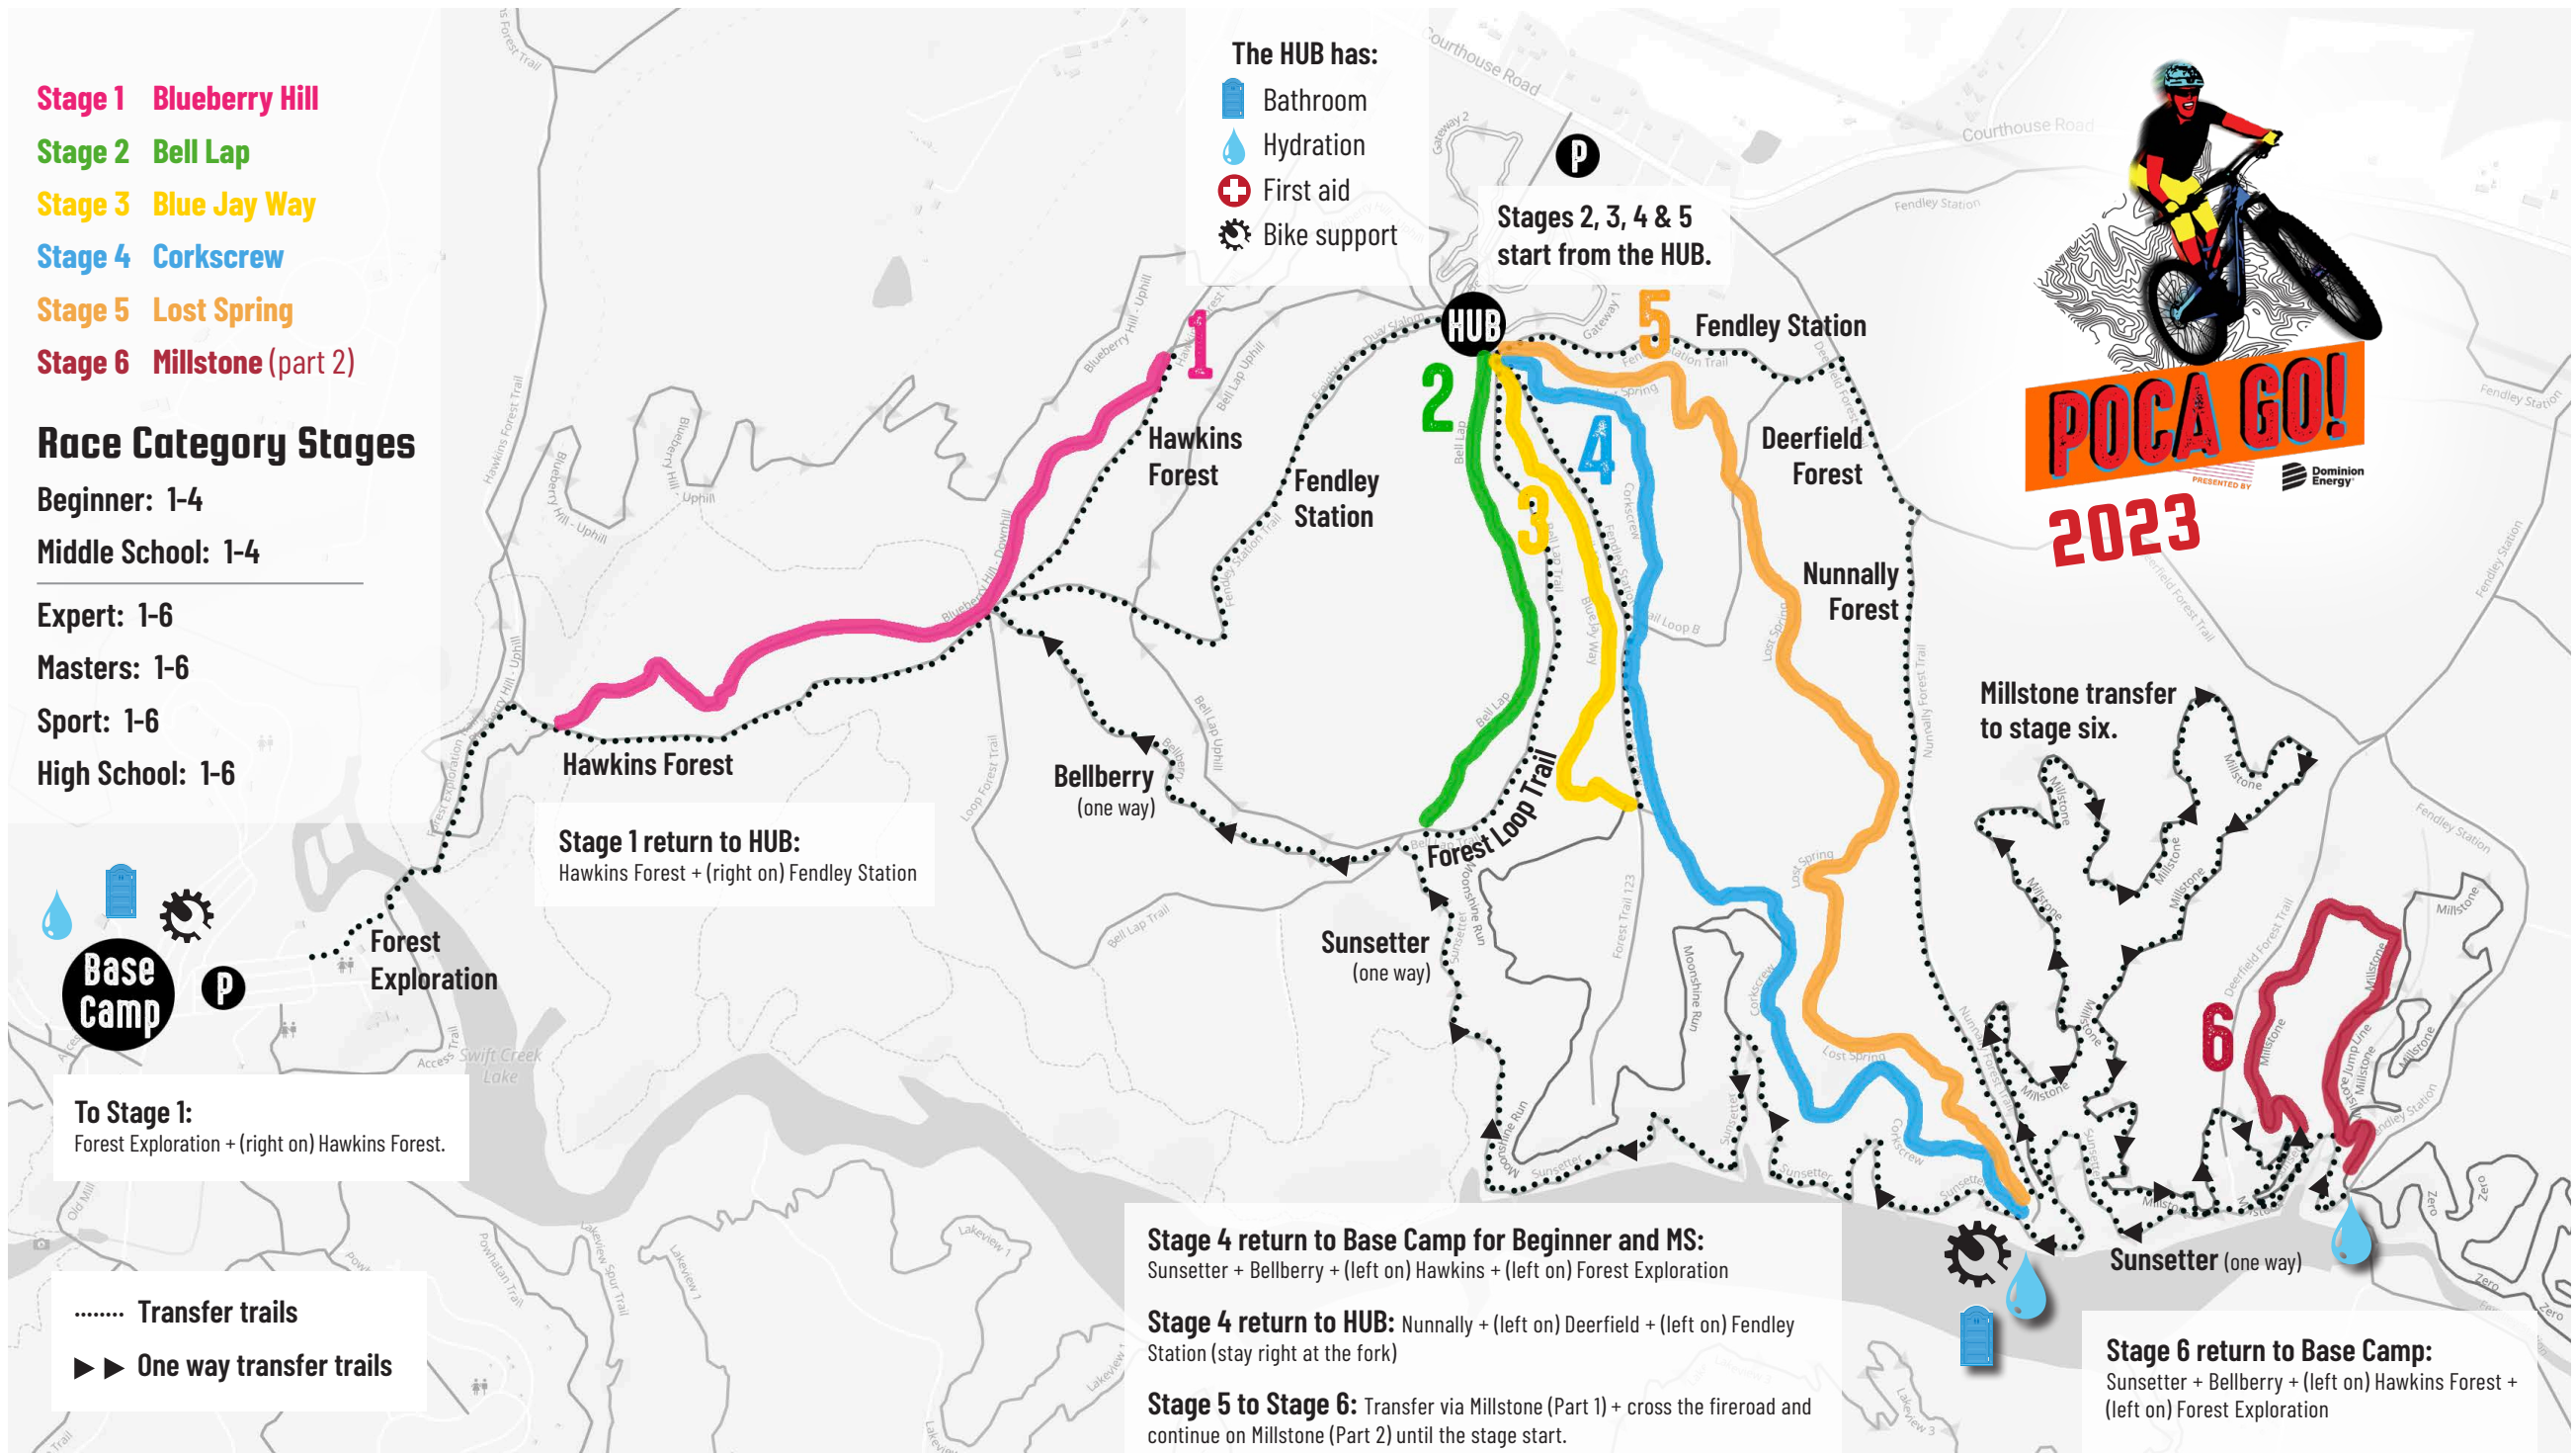

Stage 1 Blueberry Hill

Stage 2 Bell Lap

Stage 3 Blue Jay Way

Stage 4 Corkscrew

Stage 5 Lost Spring

Stage 6 Millstone (part 2)

Race Category Stages

Beginner: 1-4

POCA GO!

2023

PRESENTED BY 

Stage 1 return to HUB:
Hawkins Forest + (right on) Fendley Station

Base Camp
To Stage 1:
Forest Exploration + (right on) Hawkins Forest.

Stage 4 return to Base Camp for Beginner and MS:
Sunsetter + Bellberry + (left on) Hawkins + (left on) Forest Exploration

Stage 4 return to HUB: Nunnally + (left on) Deerfield + (left on) Fendley Station (stay right at the fork)

Stage 5 to Stage 6: Transfer via Millstone (Part 1) + cross the fireroad and continue on Millstone (Part 2) until the stage start.

Millstone transfer to stage six.

Sunsetter (one way)

Stage 6 return to Base Camp:
Sunsetter + Bellberry + (left on) Hawkins Forest + (left on) Forest Exploration

..... Transfer trails
▶▶ One way transfer trails